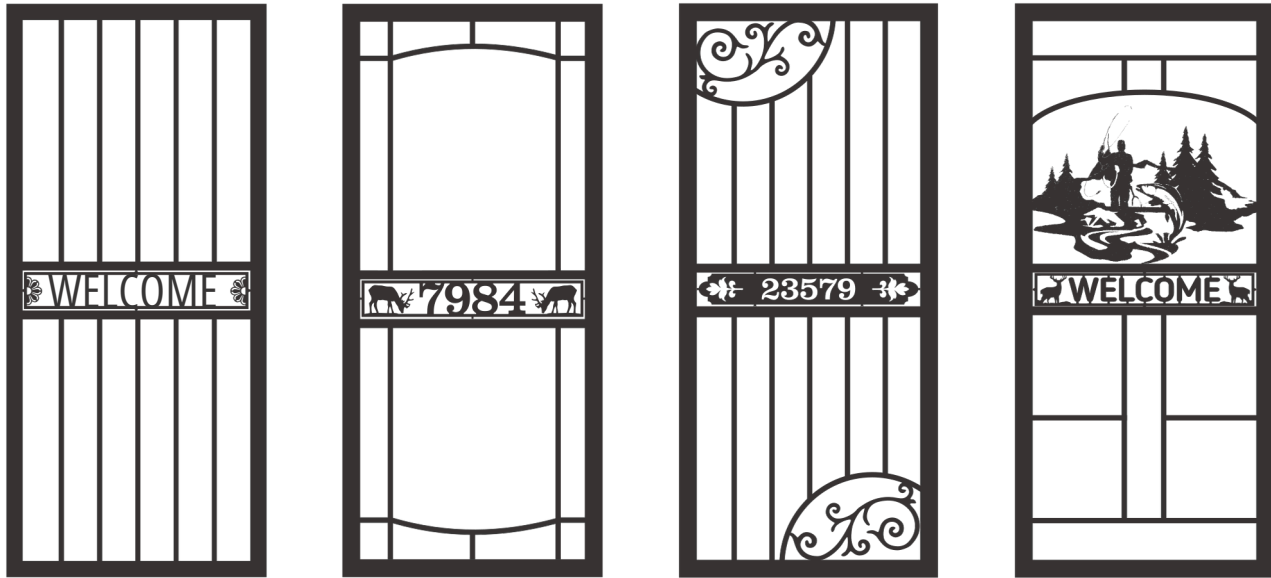

Door Customization

Address Panels - $325

Modern Font

14765

3995

23396

BIENVENIDO

27984

1336

7613

14890

Leaf 1

Leaf 2

Leaf 3

Flower

Dog

Bear

Elk

Deer

Script Font

23579

16447

4345

WELCOME

1106

27984

7984

GONE HUNTING

Add your own personal touch, choose from:

- Two font choices (10 character limit) -
- Any of the above design elements -
- Any combination of letters or numbers -