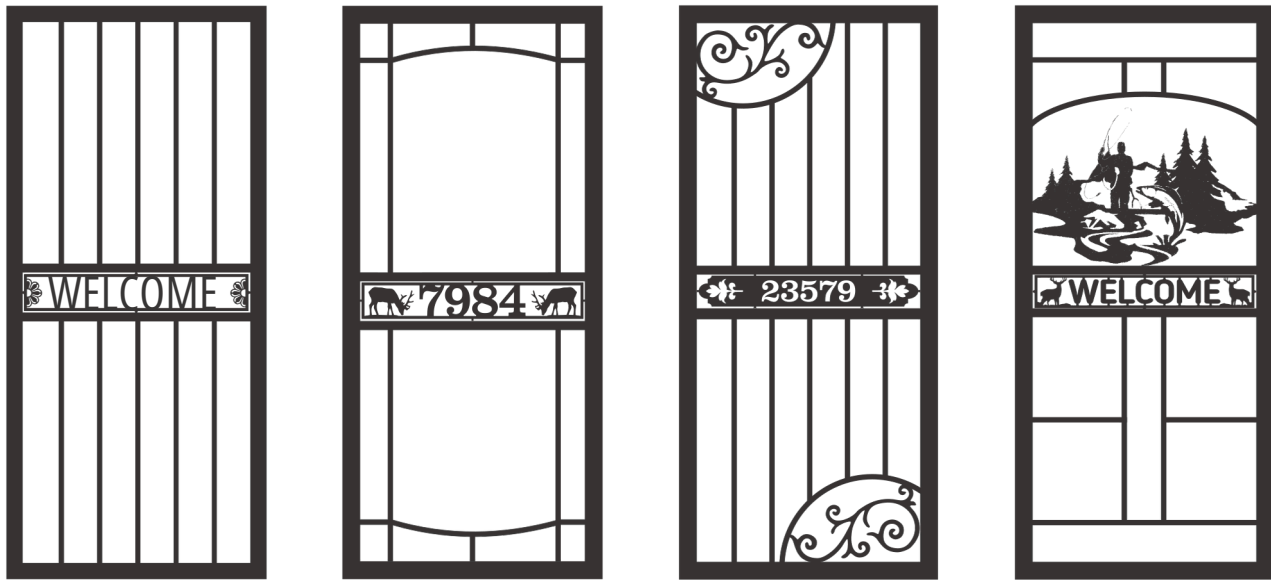

Medium

Large

X-Large

* Available on hinge side only

* Closer placement moved to top of door

Pet doors include:

- Accessibility while maintaining security -
- Removable steel plate and magnetic lock -

Door Customization

Mail Slot

Wreath Hook

Additional Custom Options Include:

- Bottom Screen -
- Center Screen -
- Full Set of Greylite Glass-

Door Customization

Door Panels

Modern Font

Leaf 1