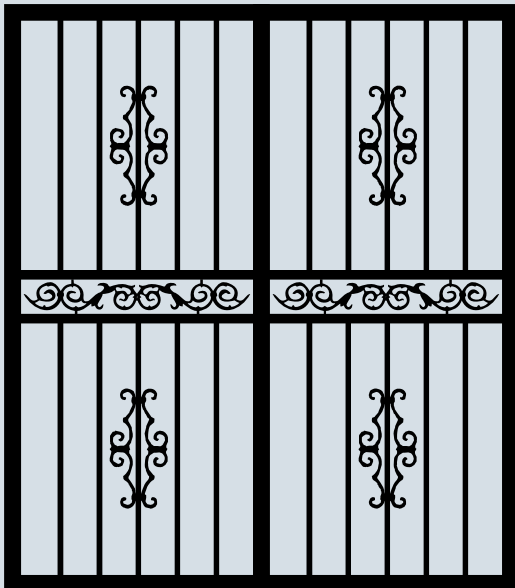

Double Caprice II
Telluride Collection
$3,698