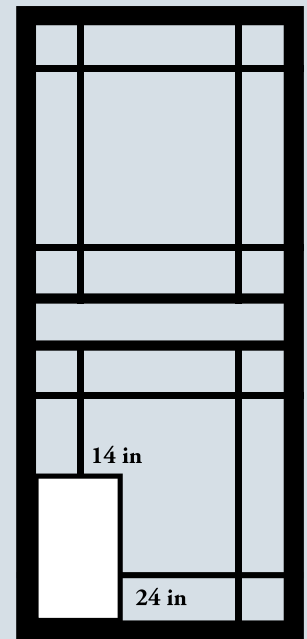

**\$440**

**Medium**

**\$490**

**Large**

**\$550**

**X-Large**

**\$630**

*\* Available on hinge side only*